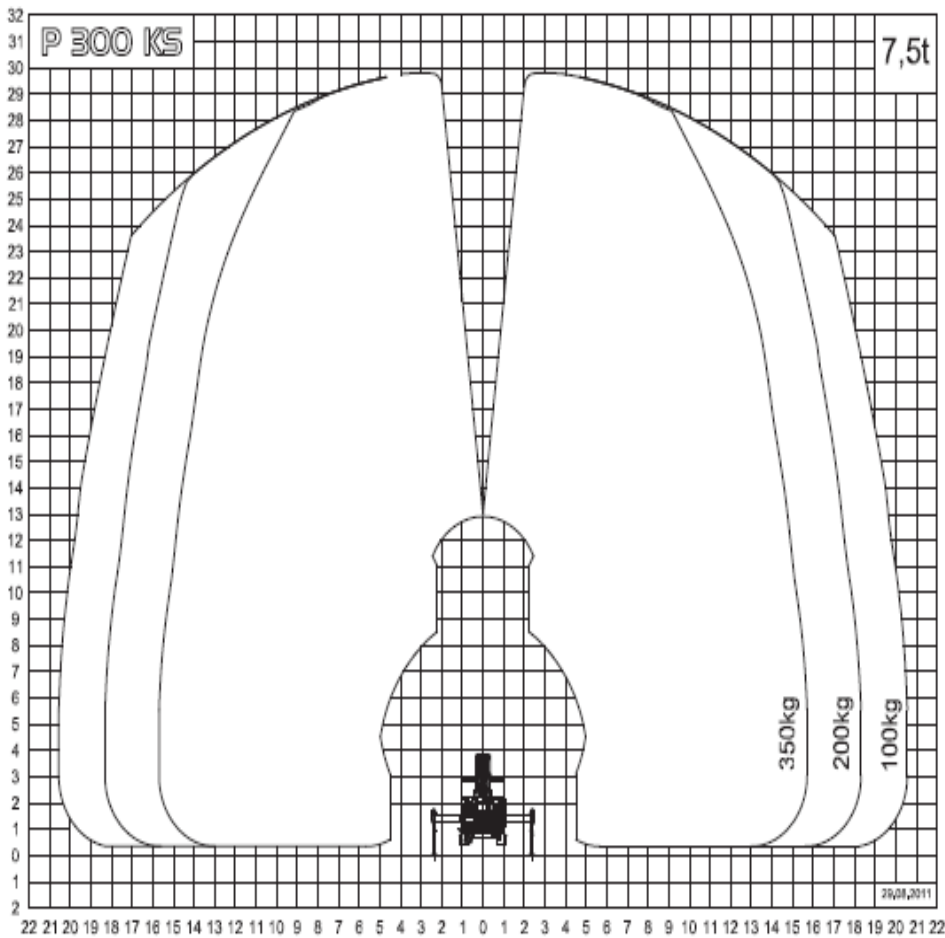

Peter Douglass Platforms

Specification Sheet

30M Palfinger P300KS

Working Height	30m
Maximum Outreach	20.5m
Safe Working Load	350kg
Outriggers Fully Extended	5m
One Sided Outriggers Option	3.75m
Vehicle Height	3.45m
Vehicle Width	2.5m
Vehicle Length	7.45m