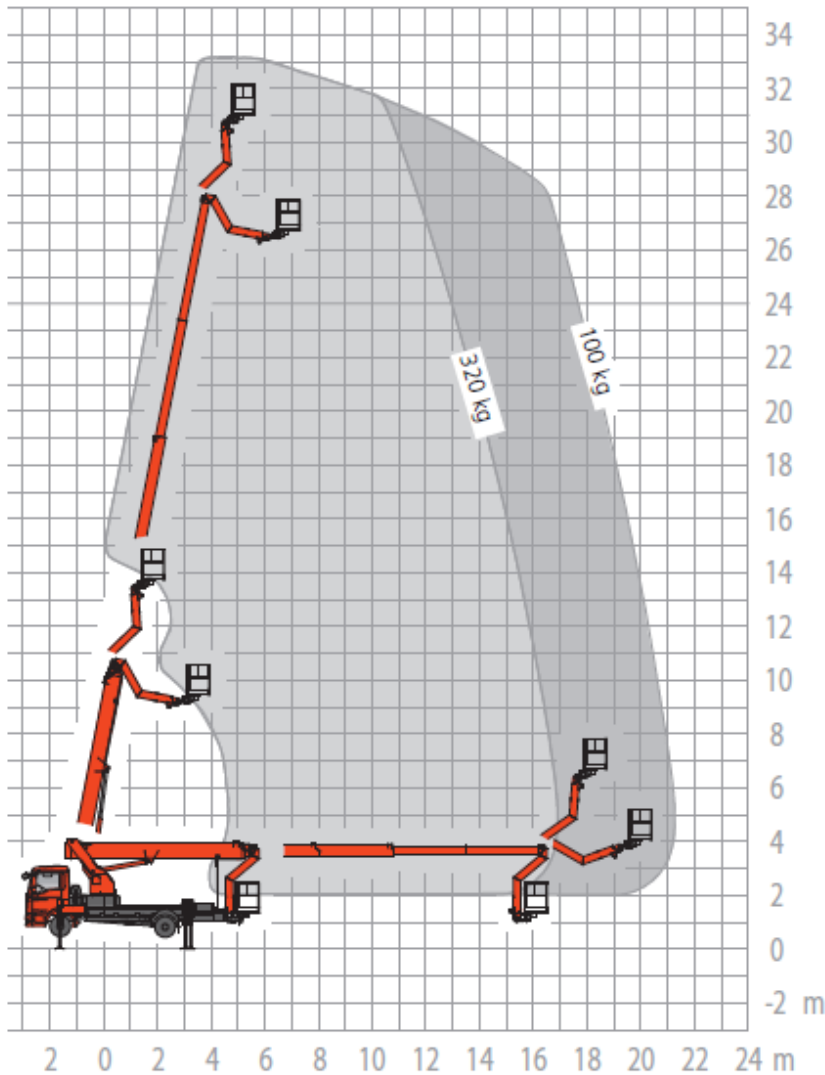

Peter Douglass Platforms

Specification Sheet

33M Ruthmann T330

Working Height	33m
Maximum Outreach	21.2m
Safe Working Load	320kg
Outriggers Fully Extended	5.3m
One Sided Outriggers Option	3.9m
Vehicle Height	3.56m
Vehicle Width	2.5m
Vehicle Length	8.79m