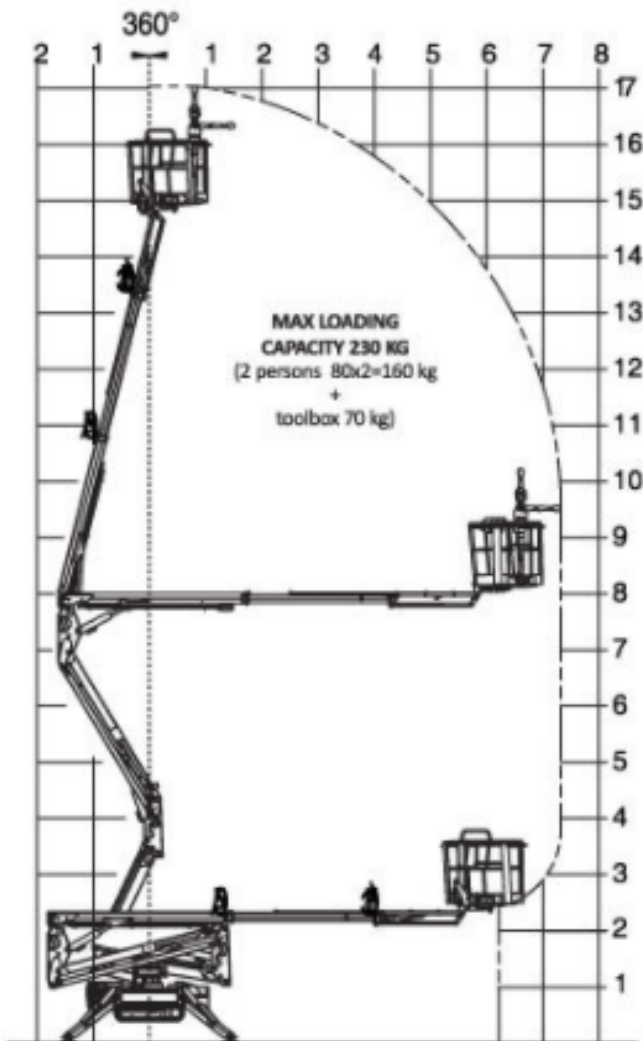

Peter Douglass Platforms

Specification Sheet

Hinowa 17m

Working Height	17.06m
Maximum Outreach	7.5m
Safe Working Load	230kg
Outriggers Fully Extended	2.884m x 2.889m
One Sided Outriggers Option	N/A
Vehicle Height	1.99m
Vehicle Width	0.8m
Vehicle Length	4.52m
Towing Weight	3.2 Tonne