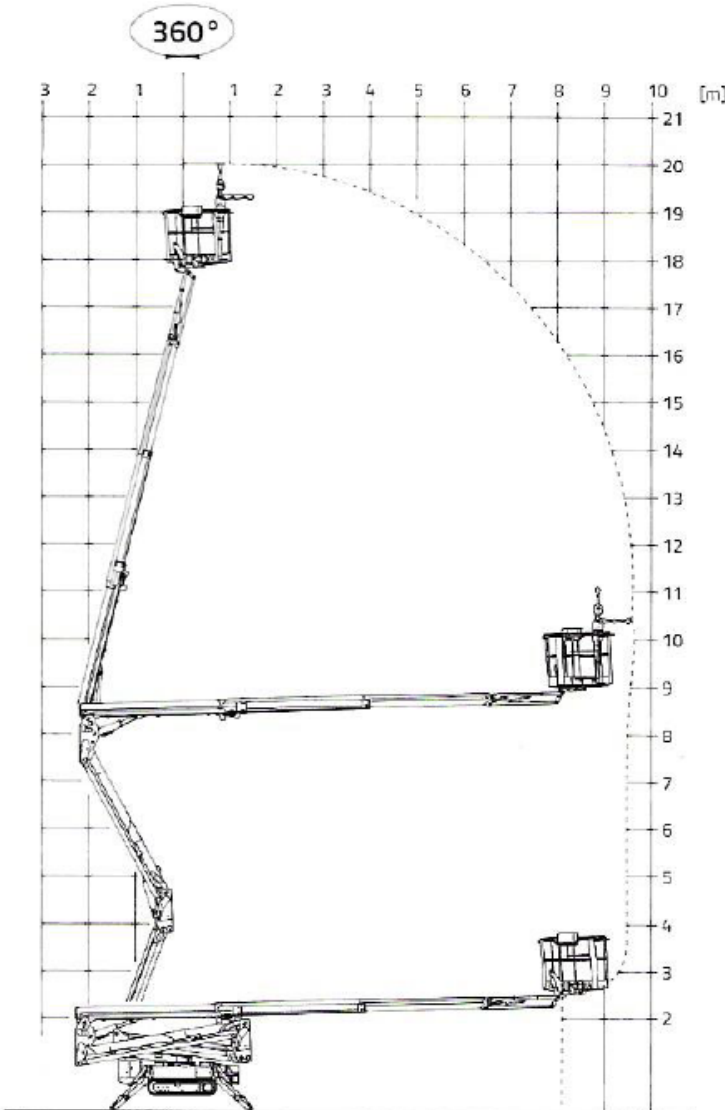

Peter Douglass Platforms

Specification Sheet

Hinowa 20m

Working Height	20.15m
Maximum Outreach	9.7m
Safe Working Load	230kg
Outriggers Fully Extended	2.925 x 2.922m
One Sided Outriggers Option	N/A
Vehicle Height	1.99m
Vehicle Width	0.795m
Vehicle Length	5.01m
Towing Weight	3.5 Tonne